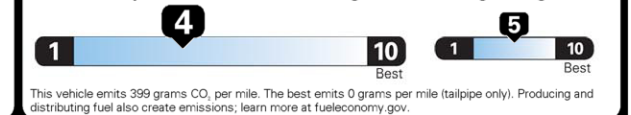

PROACTIVE PACKAGE 3,400.00

Front Pre-Crash Seatbelts++
Intelligent Cruise Control (ICC)++
Backup Collision Intervention (BCI)
Lane Departure Warning (LDW)
Lane Departure Prevention (LDP)
Blind Spot Intervention™ (BSI)
4 Front & 4 Rear Sonar sensors+++
High Beam Assist (HBA)++
Auto side dimming mirrors++

THEATER PACKAGE 2,150.00

Dual 8-inch 2nd-row monitors
Wireless remote control & 2 headphones
A/V USB, HDMI, 12V & 120V ports++

ESSENTIAL PACKAGE 2,900.00

Leather-appointed seating++
INFINITI InTouch™ Navigation+
INFINITI InTouch™ Services+
SiriusXM® Traffic+
Around View® Monitor (AVM) w/
Moving Object Detection MOD
2 Front & 2 Rear Sonar Sensors
INFINITI Radiant
Illuminated Kick Plates++

SPLASH GUARDS 225.00

CARGO PACKAGE 360.00

Rear cargo cover, cargo protector,
underfloor storage dividers,
console net & first aid kit

WELCOME LIGHTING 445.00

DESTINATION CHARGES 995.00

Total* $60,025.00

EPA DOT Fuel Economy and Environment

Fuel Economy
22 MPG
combined city/hwy
20 city
27 highway
4.5 gallons per 100 miles

SPORT UTILITY VEHICLES range from
18 to 37 MPG. The best vehicle rates
136 MPGe.

You spend
$3,250
more in fuel costs
over 5 years
compared to the
average new vehicle.

Annual fuel cost
$2,050

Fuel Economy & Greenhouse Gas Rating (tailpipe only) **Smog Rating** (tailpipe only)

fuelconomy.gov

Calculate personalized estimates and compare vehicles

GOVERNMENT 5-STAR SAFETY RATINGS

DELIVERY

Overall Vehicle Score ★★★★★
Based on the combined ratings of frontal, side and rollover.
Should ONLY be compared to other vehicles of similar size and weight.

Frontal Crash Driver ★★★★★
Passenger ★★★★★
Based on the risk of injury in a frontal impact.
Should ONLY be compared to other vehicles of similar size and weight.

Side Crash Front seat ★★★★★
Rear seat ★★★★★
Based on the risk of injury in a side impact.

Rollover ★★★★★
Based on the risk of rollover in a single-vehicle crash.

Star ratings range from 1 to 5 stars (★★★★★) with 5 being the highest.

Source: National Highway Traffic Safety Administration (NHTSA)

www.safercar.gov or 1-888-327-4236

TOTAL OWNERSHIP EXPERIENCE

Every Infiniti Vehicle includes Infiniti's:

- 4-Year/60,000 Mile Basic Limited Warranty Coverage **
- 6-Year/70,000 Mile Powertrain Limited Warranty Coverage **
- 7-Year/Unlimited Mileage Corrosion Limited Warranty Coverage **
- 24-hour Roadside Assistance **
- Complimentary Service Loan Car ***

VEHICLE COLORS:
EXT: GRAPHITE SHADOW
INT: GRAPHITE

FINAL ASSEMBLY POINT:
SMYRNA
TRANSPORT METHOD:
TRUCK

DEALER:
INFINITI STUART
3970 SE FEDERAL HIGHWAY
STUART FL
34997

VIN: 5N1DL0M0NK528567
EMS: 50 STATE EMISSIONS
MDL: 84719-528567 KAD-G
OPT: F-K02V02H01K01B92M92
N92B12C03K11K12L11S55

20181212224508AS70557

*Does not include dealer installed options and accessories, local taxes or license fees. This label has been applied pursuant to federal law. Do not remove prior to delivery to the ultimate purchaser.

**Not actual Monroney Label. Provided for informational purposes only. Vehicle features, pricing and other information subject to change, may vary from actual vehicle content and/or Monroney label description. While Nissan makes reasonable efforts to ensure accuracy of information, Nissan is not responsible for changes, errors or omissions. See actual vehicle and/or verify information in question with your Nissan dealer.